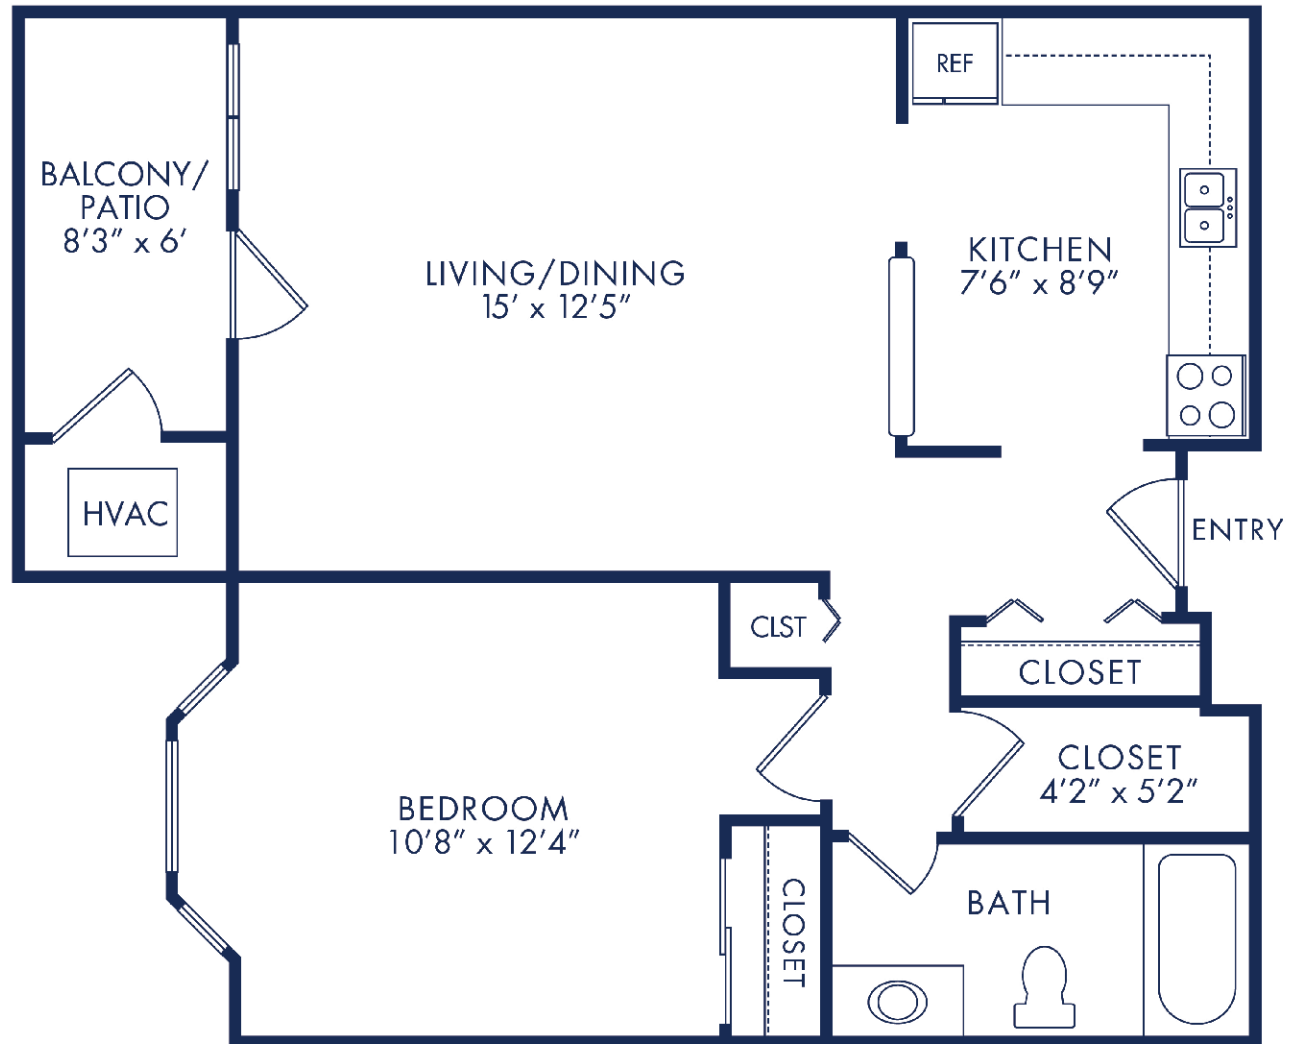

Atherton

1 BEDROOM
1 BATH

- \$ _____ Apartment Home
- \$ _____ Dinner Everyday
- \$ _____ Personal Laundry
- \$ _____ Weekly Housekeeping
- \$ _____ Bed-Making Service/
Trash Removal
- \$ *Free* Wi-Fi
- \$ *Free* Maintenance Service
- \$ *Free* Door Check
- \$ *Free* Snow Removal
- \$ *Free* Water

\$ _____ A LA CARTE

\$ _____ GRAND STYLE TOTAL

3900 HAMMERBERG RD. | FLINT, MI 48507
P: 810.767.3630 | F: 810.767.3874 | TDD: 800.649.3777

WWW.HAVENMANORS.COM

VanSlyke

2 BEDROOM
2 BATH

Rosehaven Manor
RETIREMENT COMMUNITY