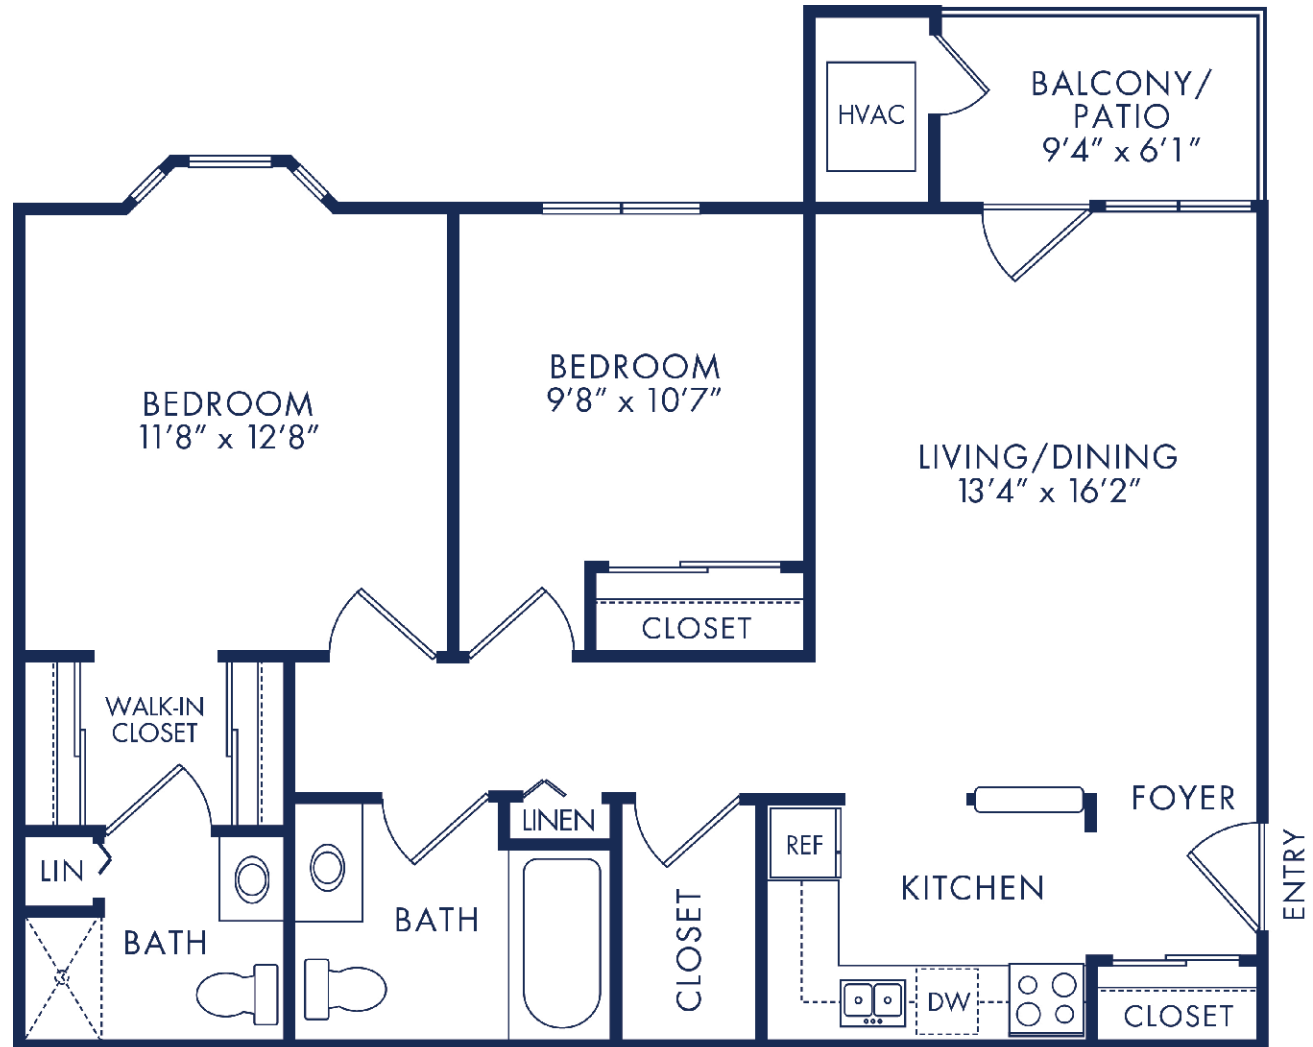

VanSlyke

2 BEDROOM
2 BATH

Rosehaven Manor
RETIREMENT COMMUNITY

- $ _____ Apartment Home
- $ _____ Dinner Everyday
- $ _____ Personal Laundry
- $ _____ Weekly Housekeeping
- $ _____ Bed-Making Service/
  Trash Removal
- $ *Free* Wi-Fi
- $ *Free* Maintenance Service
- $ *Free* Door Check
- $ *Free* Snow Removal
- $ *Free* Water

- $ _____ A LA CARTE
- $ _____ GRAND STYLE TOTAL

3900 HAMMERBERG RD. | FLINT, MI 48507
P: 810.767.3630 | F: 810.767.3874 | TDD: 800.649.3777

WWW.HAVENMANORS.COM